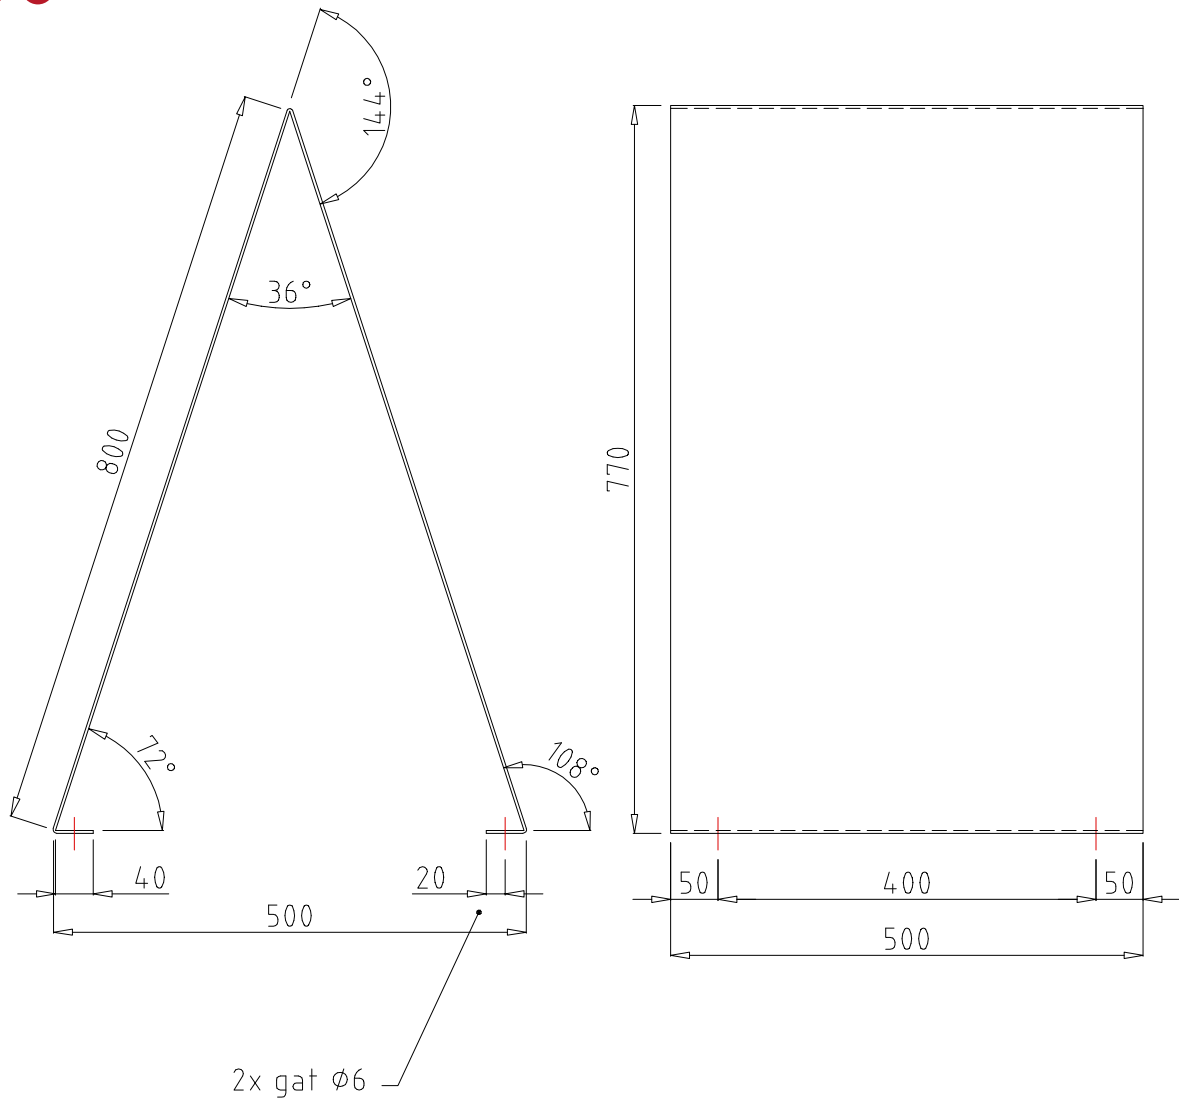

V-SIGN STEEL

weight:

20kg

dimensions (w x h):

2 x 50cm x 80cm